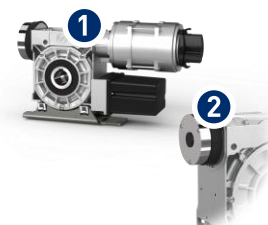

❸ Changed part numbers

Designation	Part no. OLD	Part no. NEW
Replacement brake kits		
Brake kit gearboxSG85 d=15 5Nm Version 1 102/130V IP54	20002959.05001	20002959.05101
Brake kit gearboxSG85 d=15 5Nm Version. 1 102/130V IP65k	20002959.05002	20002959.05102
Brake kit gearboxSG85 d=15 5Nm Version 0 102/130V IP54	20002959.05003	20002959.05103
Brake kit gearboxSG85 d=15 5Nm Version 0 102/130V IP65	20002959.05004	20002959.05104
Brake kit gearbox SG85/115 9Nm Version 1 102/130V IP54	20002959.09001	20002959.09101
Brake kit gearbox SG85/115 9Nm Version 1 102/130V IP65k	20002959.09002	20002959.09102
Brake kit gearboxSG85/115 9Nm Version 0 102/130V IP54	20002959.09003	20002959.09105
Brake kit gearbox SG85/115 9Nm Version 0 102/130V IP65	20002959.09004	20002959.09104
Brake kit gearbox SG85/115 9Nm Version 0 102/130V IP65k	-	20002959.09107
Brake kit gearbox SG85/115 9Nm Version 1 24V IP54	20002959.09011	20002959.09111
Brake kit gearbox SG85/115 9Nm Version 1 24V IP65K	20002959.09013	20002959.09113
Brake kit gearbox SG85/115 9Nm Version. 1 24V IP54k	20002959.09016	20002959.09116
Brake kit gearbox SG85/115 9Nm Version 0 24V IP65	-	20002959.09119
Brake kit gearbox SG85/115 9Nm Version 1 178/205V IP54	20002959.09031	20002959.09131
Brake kit gearbox SG85/115 9Nm Version 1 178V IP65k	20002959.09032	20002959.09132
Brake kit gearbox SG85/115 9Nm Version 0 178/205V IP54	20002959.09033	20002959.09133
Brake kit gearbox SG85/115 9Nm Version 0 178/205V IP65	20002959.09034	20002959.09130
Brake kit gearbox SG85/115 9Nm Version 1 178/205V IP54k	20002959.09036	20002959.09136
Brake kit gearbox SG85/115 9Nm Version 0 178/205V IP55	20002959.09037	20002959.09137
Brake kit gearbox SG85/115 9Nm Version 1 178/205V IP54k	20002959.09039	20002959.09139
Brake kit gearbox SG85/115 9Nm Version 2 102/130V IP54	20002959.09051	20002959.09151
Brake kit gearbox SG85/115 9Nm Version 2 102/130V IP65k	20002959.09052	20002959.09152
Brake kit gearbox SG85/115 9Nm Version 1 102V w. Sensor IP54	20002959.09054	20002959.09154
Brake kit gearbox SG85/115 9Nm Version 0 P 102/130V IP6	20002959.09080	20002959.09180
Brake kit gearbox SG85/115 11Nm Version 1 102/130V IP54	20002959.11001	20002959.11101
Brake kit gearbox SG85/115 11Nm Version 1 102/130V IP65k	20002959.11002	20002959.11102
Brake kit gearbox SG85/115 11Nm Version 0 102/130V IP65	20002959.11004	20002959.11104
Brake kit gearbox SG85/115 11Nm Version 1 24V IP54	20002959.11011	20002959.11111
Brake kit gearbox SG85/115 11Nm Version. 1 24V IP65k	20002959.11012	20002959.11112
Brake kit gearbox SG85/115 11Nm Version. 1 24V IP54k	-	20002959.11113
Brake kit gearbox SG85/115 11Nm Version 1 178V IP54	20002959.11031	20002959.11131
Brake kit gearbox SG85/115 11Nm Version. 1 178V IP65k	20002959.11032	20002959.11132
Brake kit gearbox SG85/115 11Nm Version 0 178/205V IP65	20002959.11034	20002959.11134
Brake kit gearbox SG85/115 11Nm Version 0 178/205V IP54	-	20002959.11136
Brake kit gearbox SG85/115 11Nm Version 1 102V w. Sensor IP54	20002959.11037	20002959.11140
Brake kit gearbox SG85 d=15 15Nm ABR 102/130V IP65	20002959.15001	20002959.15101
Brake kit gearbox SG85 d=15 15Nm ABR 102/130V IP54	20002959.15002	20002959.15102
Brake kit gearbox SG85 d=15 15Nm ABR 178/205V IP65	20002959.15031	20002959.15131
Brake kit gearbox SG85 d=15 15Nm ABR 178/205V IP65	20002959.15032	20002959.15132