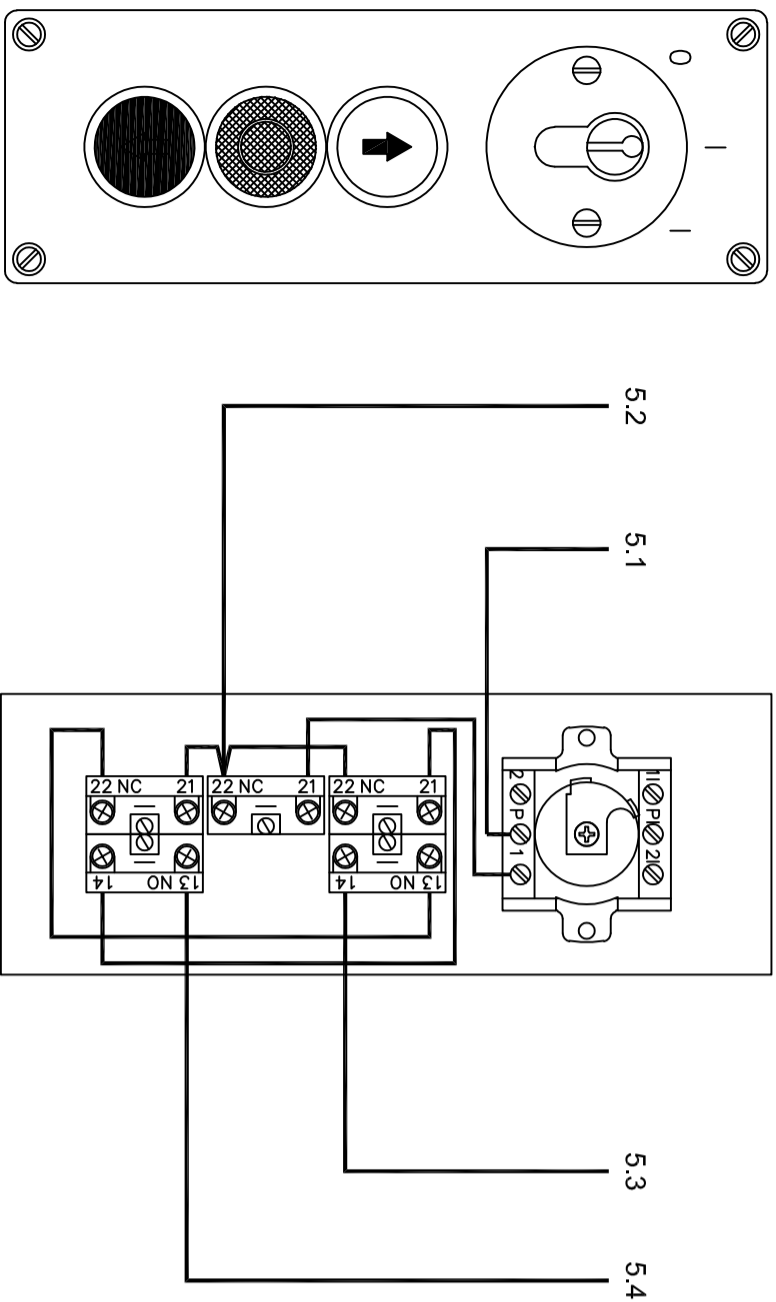

KEY SWITCH DISABLES ALL OPERATIONS OF THE SHUTTER

AS SUPPLIED

KEY SWITCH ONLY DISABLES THE OPEN AND CLOSE BUTTONS IN THIS STATION

REWIRE LIKE THIS

Tolerance				Scale (DIN A3) NTS	Weight:
Material:				Classification	
Date	Name	Title:			
Drawn 2004/08/17	howardw	3 Push Button and			
Chked 19/09/2018	weaver	Key Switch Isolated Push Buttons			
Article:		Article:			