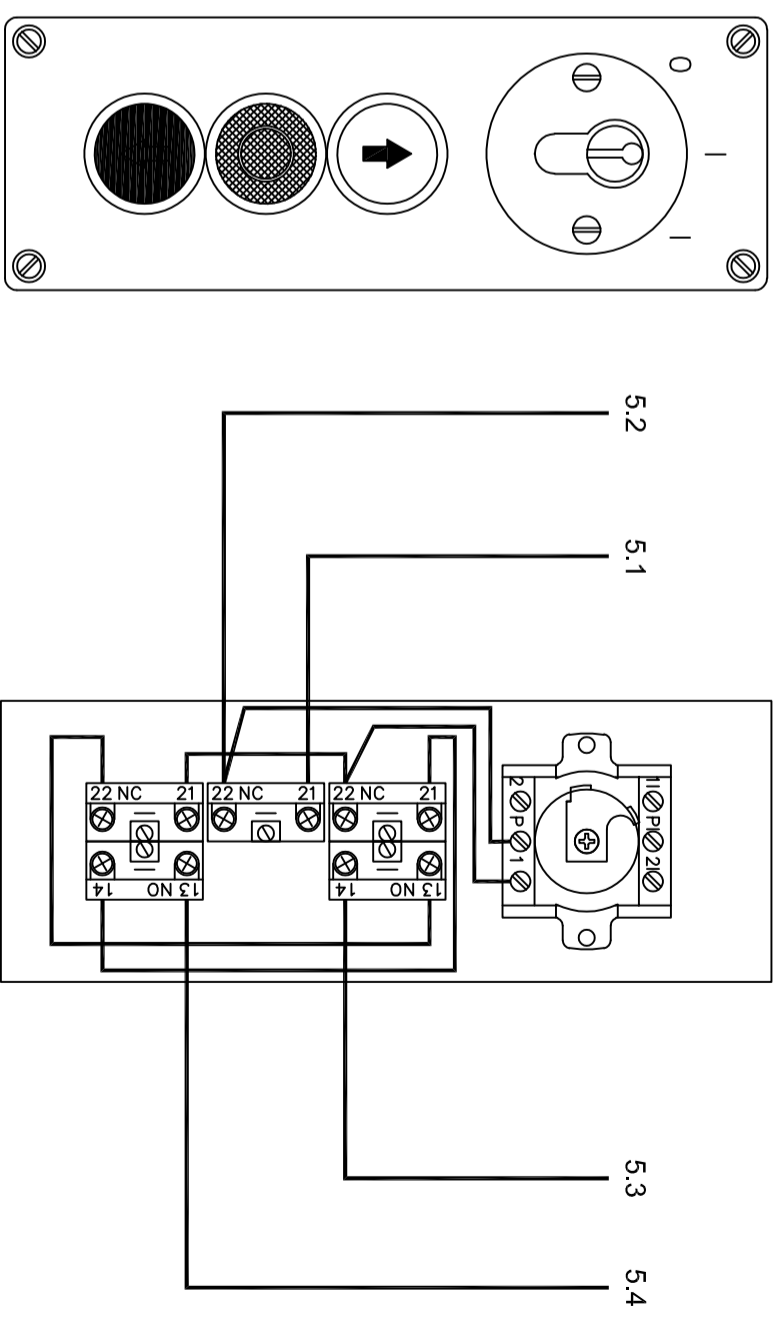

KEY SWITCH DISABLES ALL OPERATIONS OF THE SHUTTER

AS SUPPLIED

KEY SWITCH ONLY DISABLES THE OPEN AND CLOSE BUTTONS IN THIS STATION

REWIRE LIKE THIS

Tolerance				Scale (DIN A3) NTS	Weight:
Material:				Classification	
Date	Name	Title:			
Drawn 2004/08/17	howardw	3 Push Button and			
Chked 19/09/2018	weaver	Key Switch Isolated Push Buttons			
Article:		Article:			